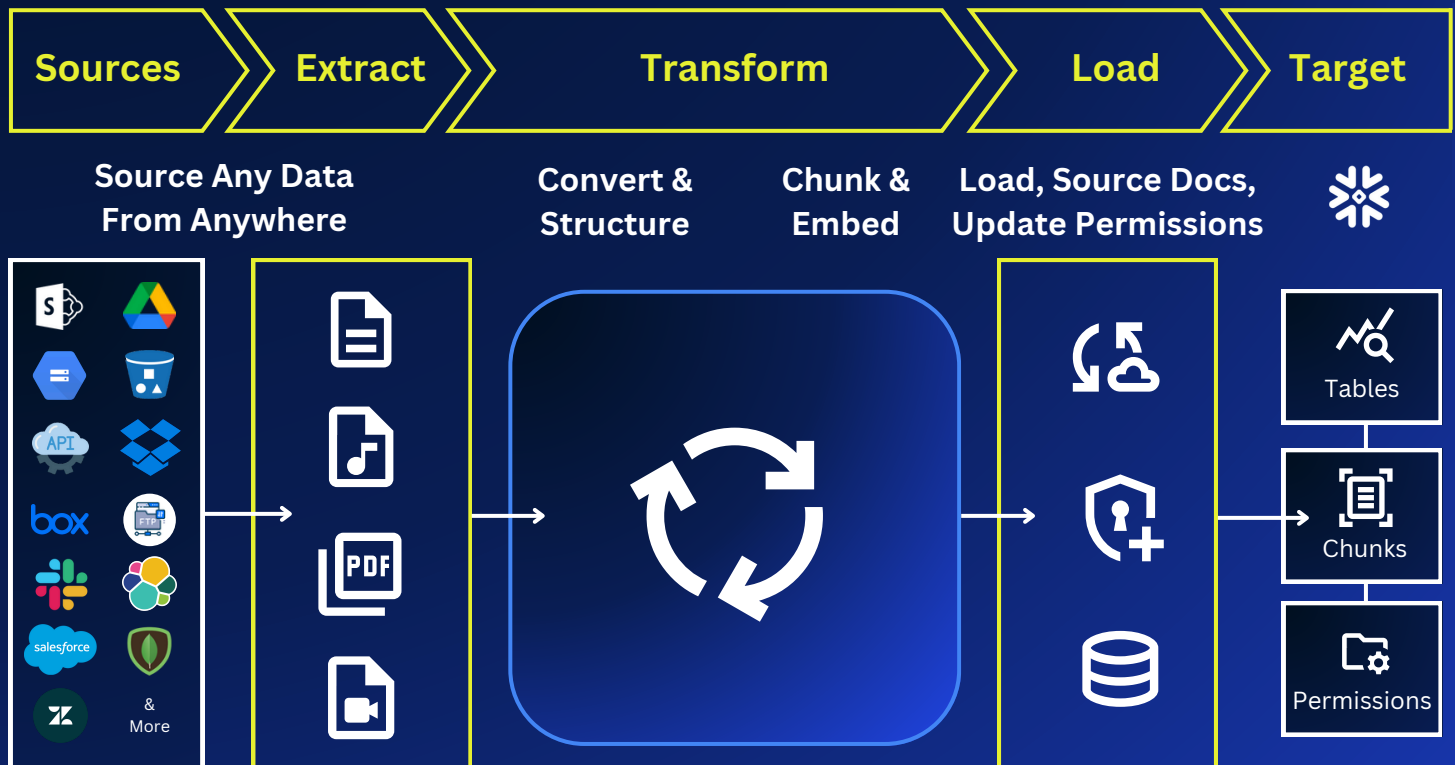

Datavolo provides an end to end multimodal data engineering platform that is **flexible, fast, & secure.**

- Load unstructured data into Snowflake Data Platform
- Synchronize important metadata in near real-time
- Enable users to securely chat with entitled data
- Rapid Customer Success on Cortex AI
- Snowflake Native App using Snowpark Containers
- Runs in your Snowflake Account & Security Boundary

## Features

- Powered by Apache NiFi
- Swap API's, sources, destinations, & models
- Identify doc layouts & extract tabular data
- Quick changes on visual low code platform

## Benefits

- Velocity - Build data pipelines with ease
- Lineage - Every event in every pipeline
- Security - Guardrails to secure chatbots
- Quality - Enable effective retrieval with ML powered chunking & metadata